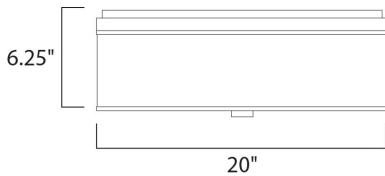

MEASUREMENTS

DIMENSION : 20" L x 20" W x 6.25" H
 HANGING WEIGHT : 11.07 lb

LAMPING

INPUT VOLTAGE : 120V
 BULB : 3 x 60W Incandescent E26 Medium , 180W Total
 BULB INCLUDED : (Not Included)
 DIMMABLE : Yes