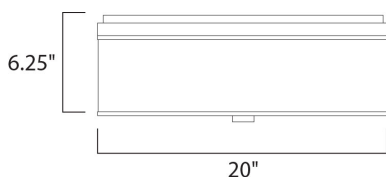

MEASUREMENTS

DIMENSION : 20" L x 20" W x 6.25" H

HANGING WEIGHT : 11.07 lb

LAMPING

INPUT VOLTAGE : 120V

BULB : 3 x 60W Incandescent E26 Medium , 180W Total

BULB INCLUDED : (Not Included)

DIMMABLE : Yes