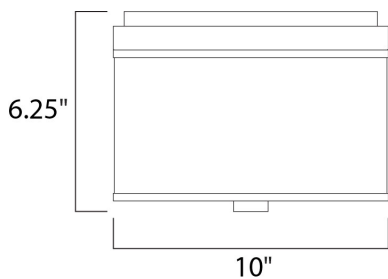

MEASUREMENTS

DIMENSION : 10" L x 10" W x 6.25" H

HANGING WEIGHT : 3.17 lb

LAMPING

INPUT VOLTAGE : V

LUMENS : 1,800 Rated

BULB : 2 x 13W Fluorescent GU24 , 26W Total

BULB INCLUDED : (Included)