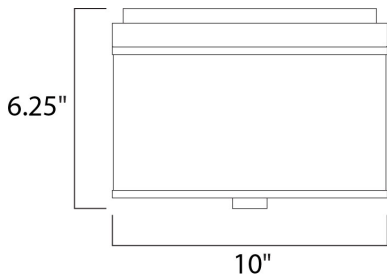

**MEASUREMENTS**

DIMENSION : 10" L x 10" W x 6.25" H  
 HANGING WEIGHT : 3.17 lb

**LAMPING**

INPUT VOLTAGE : V  
 LUMENS : 1,800 Rated  
 BULB : 2 x 13W Fluorescent GU24 , 26W Total  
 BULB INCLUDED : (Included)  
 DIMMABLE : No  
 COLOR\_TEMP : 2700K