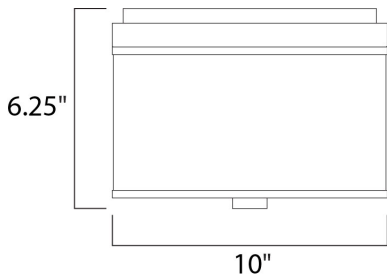

MEASUREMENTS

DIMENSION : 10" L x 10" W x 6.25" H
 HANGING WEIGHT : 3.17 lb

LAMPING

INPUT VOLTAGE : V
 LUMENS : 1,800 Rated
 BULB : 2 x 13W Fluorescent GU24 , 26W Total
 BULB INCLUDED : (Included)
 DIMMABLE : No
 COLOR_TEMP : 2700K