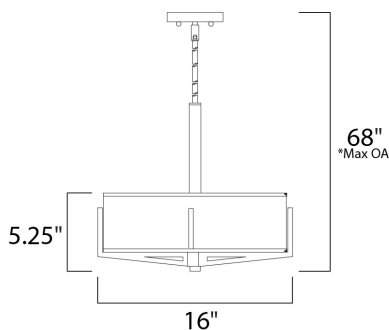

*max overall height

MEASUREMENTS

- DIMENSION : 16" L x 16" W x 5.25" H
- MAX OAH : 68" OAH
- HANGING WEIGHT : 8.65 lb

LAMPING

- INPUT VOLTAGE : 120V
- BULB : 3 x 60W Incandescent E26 Medium , 180W Total
- BULB INCLUDED : (Not Included)
- DIMMABLE : Yes