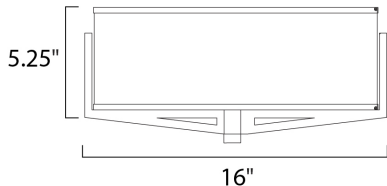

LAMPING

INPUT VOLTAGE : V

LUMENS : 4,065 Rated

BULB : 3 x 18W Fluorescent GU24 , 54W Total

BULB INCLUDED : (Included)

DIMMABLE : No

COLOR_TEMP : 2700K