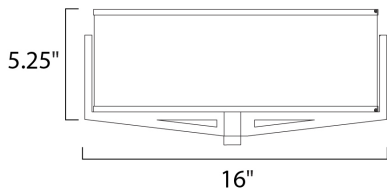

LAMPING

INPUT VOLTAGE : V

LUMENS : 4,065 Rated

BULB : 3 x 18W Fluorescent GU24 , 54W Total

BULB INCLUDED : (Included)

DIMMABLE : No

COLOR_TEMP : 2700K