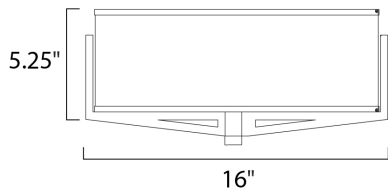

**MEASUREMENTS**

DIMENSION : 16" L x 16" W x 5.25" H

HANGING WEIGHT :

**LAMPING**

INPUT VOLTAGE : V

LUMENS : 4,065 Rated

BULB : 3 x 18W Fluorescent GU24 , 54W Total

BULB INCLUDED : (Included)