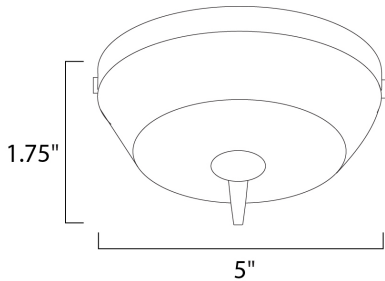

PRODUCT DESCRIPTION

RapidJack is a no wire, no hassle installation system, available with single, triple, or quadruple LED light sources.

MEASUREMENTS

DIMENSION : 5" L x 5" W x 1.75" H
 CANOPY : 5.1" W x 1.65" H x 5.1" L
 HANGING WEIGHT : 0.9 lb

LAMPING

INPUT VOLTAGE : 110V
 BULB : 1 x 10W LED 10W Total
 BULB INCLUDED : (Not Included)
 DIMMABLE : Triac CL

FINISHES OPTION

 Satin Nickel (SN)

RATINGS

cETLus
 Location

ADDITIONAL

OPERATING TEMPERATURE:
 -20°C (-4°F), 40°C (104°F)