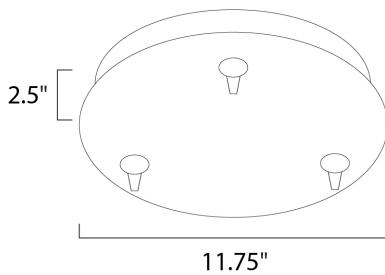

**PRODUCT DESCRIPTION**

RapidJack is a no wire, no hassle installation system, available with single, triple, or quadruple LED light sources.

**MEASUREMENTS**

DIMENSION : 11.75" L x 11.75" W x 2.5" H  
 MAX OAH : 2.5" OAH  
 CANOPY : 11.75" W x 2.5" H x 11.75" L  
 HANGING WEIGHT : 3.43 lb