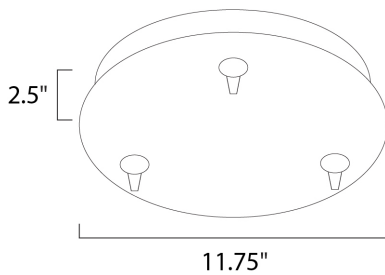

**PRODUCT DESCRIPTION**

RapidJack is a no wire, no hassle installation system, available with single, triple, or quadruple LED light sources.

**MEASUREMENTS**

- DIMENSION : 11.75" L x 11.75" W x 2.5" H
- MAX OAH : 2.5" OAH
- CANOPY : 11.75" W x 2.5" H x 11.75" L
- HANGING WEIGHT : 3.43 lb