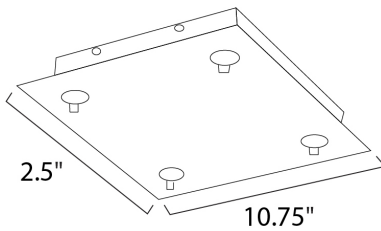

PRODUCT DESCRIPTION

RapidJack is a no wire, no hassle installation system, available with single, triple, or quadruple Xenon light sources.

MEASUREMENTS

DIMENSION : 10.8" L x 10.8" W x 2.5" H
 MAX OAH : 2.5" OAH
 CANOPY : 10.75" W x 2.5" H x 10.75" L
 HANGING WEIGHT : 3.96 lb