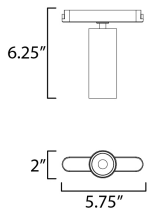

**MEASUREMENTS**

DIMENSION : 5.75" L x 2" W x 6.25" H  
 HANGING WEIGHT : 0.52 lb

**LAMPING**

INPUT VOLTAGE : 120-277V  
 LUMENS : 1,080 Rated (840 Del.)  
 BULB : 1 x 12W LED DC Integrated , 12W Total  
 BULB INCLUDED : (Integrated)  
 DIMMABLE : Triac  
 CRI : 90 CRI  
 COLOR\_TEMP : 3000K  
 LIGHTING\_DIRECTION : Down