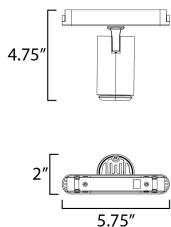

PRODUCT DESCRIPTION

The next generation of track lighting is here with the ultra-slim Continuum series from ET2. Field adjustable track lengths can be extended, connected, or cut to fit the space they are installed. On them, a variety of low voltage light sources can be quickly snapped into place adding and directing light exactly where desired. Various power feed options are available including recessed, on-track, or integrated dimmable driver and switch. Available in Matte Black or Matte White, the track lengths can even be painted to match the exact paint color of the surfaces they are installed. This adaptable track system makes it simple to design the lighting in your space according to your vision and is only limited to your imagination.

MEASUREMENTS

DIMENSION : 5.75" L x 2" W x 4.75" H
 HANGING WEIGHT : 0.62 lb

LAMPING

INPUT VOLTAGE : 120-277V
 LUMENS : 900 Rated (700 Del.)
 BULB : 1 x 10W LED DC Integrated , 10W Total
 BULB INCLUDED : (Integrated)
 DIMMABLE : Triac
 CRI : 90 CRI
 COLOR_TEMP : 3000K
 LIGHTING_DIRECTION : Down