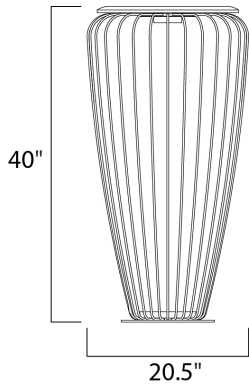

PRODUCT DESCRIPTION

Heavy gage White metal wire glows from the inside when illuminated by the high power LED module concealed in the top. The matching table stool has a wood top and is damp located which makes it perfect for outdoor living spaces.

MEASUREMENTS

DIMENSION : 20.5" L x 20.5" W x 40" H
 MAX OAH : 11.75" W x 11.75" H
 HANGING WEIGHT : 39.69 lb

LAMPING

INPUT VOLTAGE : 120V
 LUMENS : 576 Rated (470 Del.)
 BULB : 1 x 7W LED PCB Integrated , 7W Total
 BULB INCLUDED : (Integrated)
 DIMMABLE : Triac CL
 CRI : 80+ CRI
 COLOR_TEMP : 3000K

FINISHES OPTION

 White / Navaho White (WTNW)

MATERIAL

Steel, Wood

RATINGS

Damp Location

ADDITIONAL

RATED LIFE 20000 Hours
 OPERATING TEMPERATURE:
 -20°C (-4°F), 40°C (104°F)