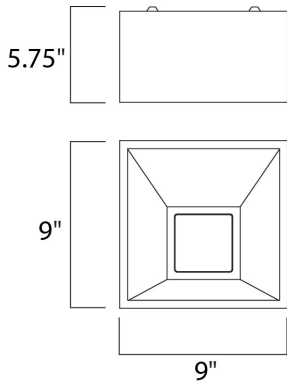

MEASUREMENTS

DIMENSION : 9" L x 5.75" W x 9" H
 HANGING WEIGHT : 4.51 lb

LAMPING

INPUT VOLTAGE : V
 LUMENS : 900 Rated
 BULB : 1 x 15W LED PCB Integrated , 15W Total
 BULB INCLUDED : (Integrated)
 DIMMABLE : Triac CL
 CRI : 80+ CRI
 COLOR_TEMP : 3000K