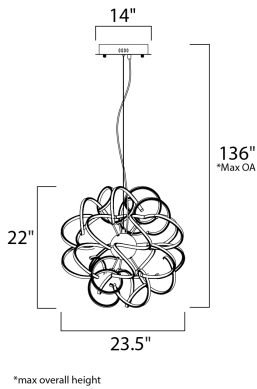

PRODUCT DESCRIPTION

This contemporary collection features a cork screw configuration of Polished Chrome metal surrounding bands of 3000K LED. This eclectic approach to lighting design is sure to please those looking for a unique source of light.

MEASUREMENTS

DIMENSION : 23.5" L x 23.5" W x 22" H
 MAX OAH : 136" OAH
 CANOPY : 10" W x 2" H x 10" L
 HANGING WEIGHT : 8.4 lb

LAMPING

INPUT VOLTAGE : 120V
 LUMENS : 4,830 Rated (3,650 Del.)
 BULB : 1 x 69W LED PCB Integrated , 69W Total
 BULB INCLUDED : (Integrated)
 DIMMABLE : Triac CL
 CRI : 80+ CRI
 COLOR_TEMP : 3000K