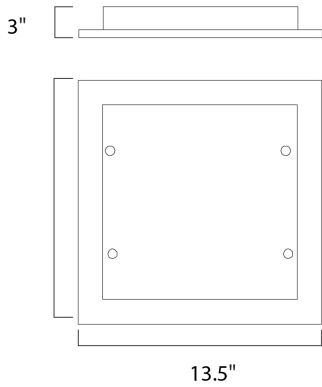

PRODUCT DESCRIPTION

The Contempra collection features thick Clear/White glass plates with polished edges accented by a Brushed Aluminum finish. The simplistic design combined with a fluorescent light source, assures energy saving operation and a contemporary touch to any kitchen island or well-designed workspace.

MEASUREMENTS

DIMENSION : 13.5" W x 3" H
 MAX OAH : 10.58" W x 2.5" H
 HANGING WEIGHT : 9.04 lb

LAMPING

INPUT VOLTAGE : V
 LUMENS : 2,500 Rated
 BULB : 2 x 18W Fluorescent 4 Pin 2G11 , 36W Total
 BULB INCLUDED : (Included)
 DIMMABLE : No
 COLOR_TEMP : 2700K