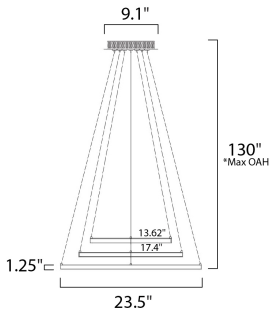

**PRODUCT DESCRIPTION**

Multiple sizes of Polished Chrome hoops of light can be playfully arranged in various configurations for a power presentation. Continuous strips of LEDs are mounted inward towards the center of the hoop for an indirect display of light.

\*max overall height

**MEASUREMENTS**

- DIMENSION : 23.5" L x 23.5" W x 1.25" H
- MAX OAH : 130" OAH
- CANOPY : 9.1" W x 1.9" H x 9.1" L
- HANGING WEIGHT : 5.5 lb

**LAMPING**

- INPUT VOLTAGE : 120V
- LUMENS : 2,142 Rated
- BULB : 1 x 30.6W LED PCB Integrated , 31W Total
- BULB INCLUDED : (Integrated)
- DIMMABLE : Triac CL
- CRI : 80+ CRI
- COLOR\_TEMP : 3000K