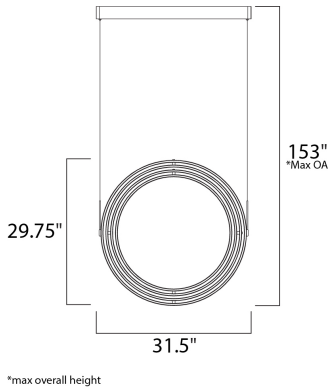

**PRODUCT DESCRIPTION**

Concentric bands of Matte White rotate on 2 axis points to adjust in multiple directions similar to a gyroscope. The edge of each slender band is encased with a small LED strip covered by a frosted lens. It is more a work of art than just a lighting fixture.

**MEASUREMENTS**

DIMENSION : 31.5" L x 31.5" W x 29.75" H  
 MAX OAH : 153" OAH  
 HANGING WEIGHT : 9 lb

**LAMPING**

INPUT VOLTAGE : 120V  
 LUMENS : 8,366 Rated  
 BULB : 8 x 119.5W LED PCB Integrated , 120W Total  
 BULB INCLUDED : (Integrated)  
 DIMMABLE : Triac CL  
 CRI : 80+ CRI  
 COLOR\_TEMP : 3000K