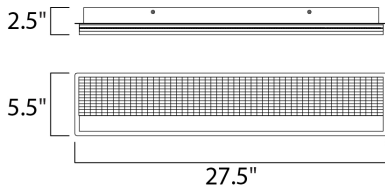

PRODUCT DESCRIPTION

Thousands of miniature crystals are embedded into a sheet of clear acrylic which form a material we call Gemite. When illuminated by the LED mounted in the Polished Chrome frame the Gemite glistens like the stars in a galaxy. With the added downlight you get both glamour and ample lighting from this beautiful vanity collection.

MEASUREMENTS

DIMENSION : 27.5" L x 2.5" W x 5.5" H x 2.5" Ext
 BACK PLATE : 26" W x 4.75" H x 2.75" HCO
 HANGING WEIGHT : 13 lb

LAMPING

INPUT VOLTAGE : 120V
 LUMENS : 2,170 Rated (1,705 Del.)
 BULB : 2 x 31W LED PCB Integrated , 31W Total
 BULB INCLUDED : (Integrated)
 DIMMABLE : Triac CL or ELV
 CRI : 90+ CRI
 COLOR_TEMP : 3000K
 LIGHTING_DIRECTION : Up/Down